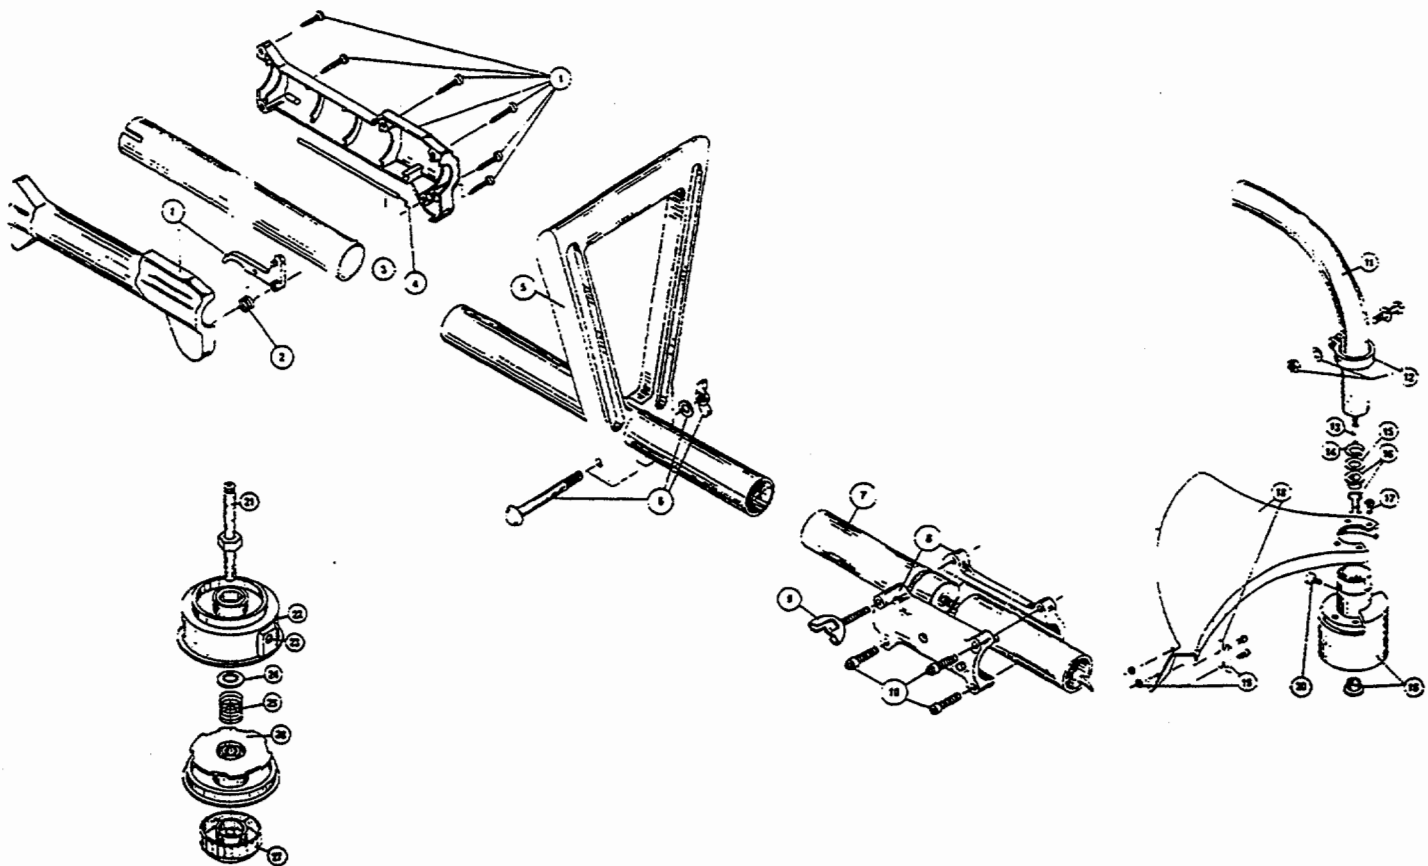

The above part numbers are for serial numbers 009159701 thru 110245125.

BOOM & TRIMMER PARTS - RYAN 274-3

Item	Part No.	Description
1	180017	Throttle Trigger Assembly
2	610314	Throttle Trigger Spring
3	180021	Throttle Cable Housing
4	180127	Throttle Cable
5	145568	D-Handle
6	153317	D-Handle Hardware Assembly
7	180135	Upper Drive Shaft Housing Assembly
8	153671	Split-Boom Coupling Set
9	147643	Adjustment Knob Set
10	683074	Coupling Bolt Assembly
11	180129	Lower Drive Shaft Housing Assembly
12	153597	Lower Clamp Assembly
13	682064	Flexible Drive Shaft
14	145570	Retaining Ring
15	145567	Washer
16	153312	Bushing Housing Assembly
17	153318	Guard Mounting Screw Assembly
18	153422	Guard and Blade Assembly
19	682061	Blade Assembly

Item	Part No.	Description
20	145569	Anti-Rotation Screw
21	153313	Spool Shaft
22	153619	Outer Spool and Eyelet Assembly
23	145566	Eyelet
24	610660	Retainer (10 pack)
25	610317	Spring
26	153600	Inner Reel
27	153066	Bum Head Knob Assembly